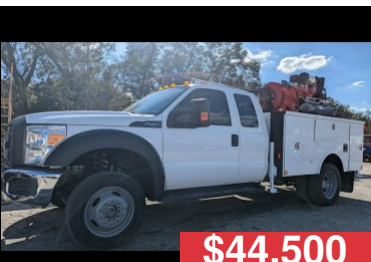

$44,500

2015 FORD F550
EXT CAB 4X4 UTILITY
CRANE
Mileage: 1007 mi
Engine: 6.8L V-10
Trans: AUTOMATIC