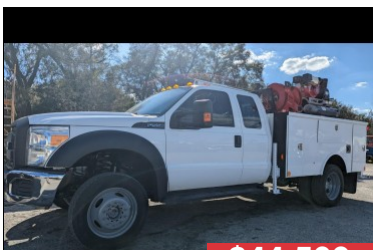

## 2015 FORD F550 EXT CAB

4X4 UTILITY AUTO CRANE

**\$44,500**

VIEW MORE  
ON THE WEBSITE

- DT466 TURBO DIESEL
- AUTOMATIC TRANSMISSION
- 4X2 AXLES

CURRENT PRICE  
**\$36,900**

**2016 HINO 338**  
22FT BOX TRUCK 175,895 MI

- DIESEL ENGINE
- STEEL RAIL GATE
- 4X2 AXLES

CURRENT PRICE  
**\$59,900**

**2002 FREIGHTLINER FL70**  
STREET SWEEPER 21,914 MI

- CUMMINS 205 ENGINE
- AUTOMATIC TRANSMISSION
- 4X2 AXLES

CURRENT PRICE  
**CALL**

HB2238

\$19,900

2016 FREIGHTLINER CHAMPION

Mileage: 585002 mi  
Engine: 6.7L CUMMINS  
Trans: AUTOMATIC

\$44,500

2015 FORD F550 EXT CAB  
4X4 UTILITY CRANE

Mileage: 158007 mi  
Engine: 6.8L V-10  
Trans: AUTOMATIC

\$19,900

2016 FREIGHTLINER CHAMPION

Mileage: 585002 mi  
Engine: 6.7L CUMMINS  
Trans: AUTOMATIC