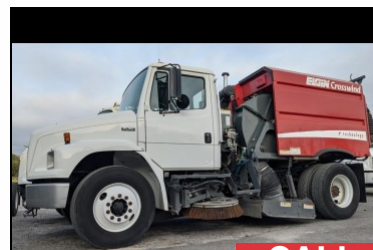

## 2015 FORD F550 EXT CAB

4X4 UTILITY AUTO CRANE

**\$44,500**

VIEW MORE  
ON THE WEBSITE

## THE LATEST FROM **NEW AND USED**

DODGE • FONTAINE • FORD • FREIGHTLINER • GMC • INTERNATIONAL • ISUZU • KENWORTH • PETERBILT • STERLING • VOLVO • WESTERN STAR

**2009 INTERNATIONAL 4300 SBA**  
UTILITY CRANE TRUCK 151,611 MI

**2002 FREIGHTLINER FL70**  
STREET SWEEPER 21,914 MI

- CUMMINS 205 ENGINE
- AUTOMATIC TRANSMISSION
- 4X2 AXLES

CURRENT PRICE  
**CALL**

HB2238

\$19,900

2016 FREIGHTLINER CHAMPION

Mileage: 585002 mi  
Engine: 6.7L CUMMINS  
Trans: AUTOMATIC

\$44,500

2015 FORD F550 EXT CAB  
4X4 UTILITY CRANE

Mileage: 158007 mi  
Engine: 6.8L V-10  
Trans: AUTOMATIC

\$19,900

2016 FREIGHTLINER CHAMPION

Mileage: 585002 mi  
Engine: 6.7L CUMMINS  
Trans: AUTOMATIC